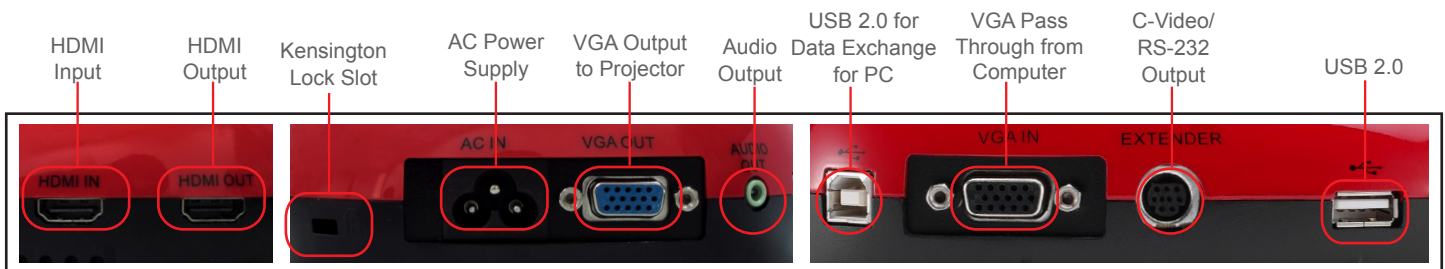

User Interface

Lumens™
Brilliance by Design

Lumens Integration, Inc.
4116 Clipper Court
Fremont, CA. 94538
Phone: 888.542.3235
Fax: 510.252.1389
www.MyLumens.com

Lumens Europe
Stationstraat 5
1730 Asse, Belgium
Phone: +32 (0) 2 452 76 00
Fax: +32 (0) 2 452 76 00