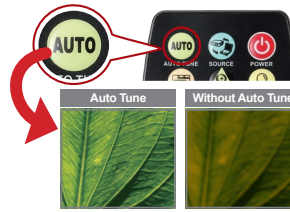

Key Features

- Full HD 1080p output resolution with 30fps
- 20 times variable zoom ratio (10x optical zoom with 2x sensor zoom)
- VGA input/output, HDMI input/output
- Built-in microphone
- One-touch synchronous audio/ video recording
- Compatible with USB flash drives, expandable to 4TB
- Jointless, highly flexible gooseneck
- Plug & Play and compatible with all major whiteboard brands
- Unique image optimization auto-tune button
- Innovative built-in power supply
- Rigid lens provides protection from abnormal operation
- 5 year warranty

Annotation without PC

Most document cameras require a PC to carry out image annotation. Lumens™ has developed a PC-free solution, using a USB wired or wireless mouse to enable the image to be directly edited.

Built-in Power External Power

Built-in Power

A stable power supply provides a constant image and data flow.

Anti-Reflection

With the Lumens™ side lamp gooseneck design, the direction of the light source can be adjusted according to the environment in order to prevent reflections.

Instant Image Adjustment

An Auto Tune button adjusts the clarity, brightness, and color according to the actual environment automatically. A new image process technology speeds up its function so that the image adjustment becomes more efficient.