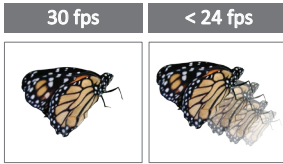

Instant Image Adjustment

An Auto Tune button adjusts the clarity, brightness, and color according to the actual environment automatically. A new image process technology speeds up its function so that the image adjustment becomes more efficient.

Extremely Smooth Dynamic Image

With 30fps capture every tiny movement during playback without delays.

Joint-free Gooseneck

Highly flexible and joint-free gooseneck design ensures smooth quality without vibration, easy to use, and a 360° viewing angle.