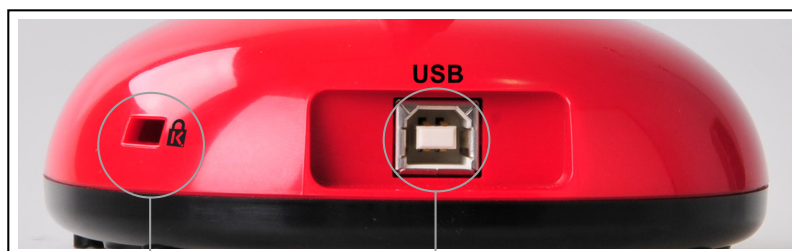

User Interface

Kensington Lock Port

USB 2.0