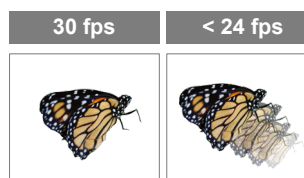

DC125 Ladibug™

Ultra-Portable High-Definition Visual Presenter

Lumens™
Brighter Teaching

The Lumens™ DC125 high-definition document camera is operated with only one USB cable connected to a computer. This simple connection is enough to enable interactive presentations. The DC125 has a professional image sensor that delivers vivid colors at high-definition QXGA and Full HD 1080p output resolutions with 30 frames per second. Our jointless, highly flexible gooseneck enables a 360° viewing angle and object viewing from just 1.6" (4 cm) to observe an object's finer detail. Press one button to get the perfect image quality every time. The DC125 Ladibug™ offers exclusive annotation over a live image for the best interaction, as well as one-touch video recording to record presentations saved in a variety of image formats on computer for playback. The stylish, lightweight design makes it easy to carry the DC125 anywhere quickly for creative presentations.

Key Features

- Full HD 1080p Output Resolution
- Jointless, highly flexible gooseneck
- High Speed 30fps Dynamic Image
- Hands-Free Auto Focusing
- USB Cable Only
- Plug and Play
- Unique Image Optimization
- Special Water Droplet Design
- Compatible with All Major Brands of Interactive Whiteboards
- 5 Year Unlimited Replacement Warranty

Smooth Dynamic Image

The frame rate is as high as 30 fps, even at Full HD 1080p output resolution, which is much higher than the 24 fps of a movie theater. Higher frame rates capture every tiny movement without delays, and even flapping insect wings can be clearly observed in greater detail.