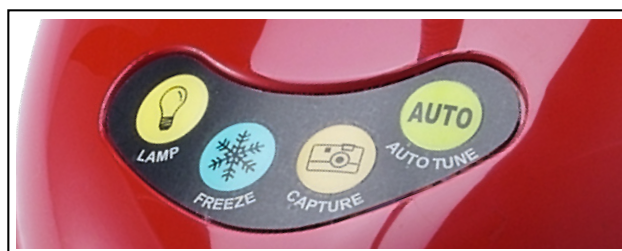

Lumens™
Brighter Teaching

Lumens Integration, Inc.
4116 Clipper Court
Fremont, CA. 94538
Phone : 888.542.3235
F a x : 510 252 1389
<http://www.MyLumens.com>

Lumens Europe
Stationstraat 5
1730 Asse, Belgium
Phone : +32 (0) 2 452 76 00
F a x : +32 (0) 2 452 76 00
<http://www.lumenseu.com>