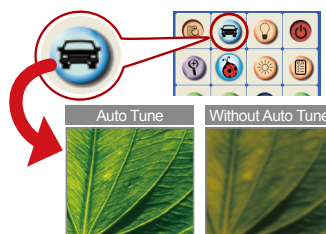

Hands Free AF

The DC125 equipped with the most advanced intelligent image adjustment mechanism for continuous focus adjustments. The DC125 will adjust its focus automatically and quickly to ensure the best image quality without any distractions for presenters and audiences.

Jointless Gooseneck

The innovative, jointless, flexible gooseneck design ensures smooth movement without vibration. All details of an object can be viewed at any angle.

Auto Tune

There is a single button located on the base of the DC125. With one light touch, the DC125 will correct the color, focus, and brightness automatically to achieve perfect image quality every time.